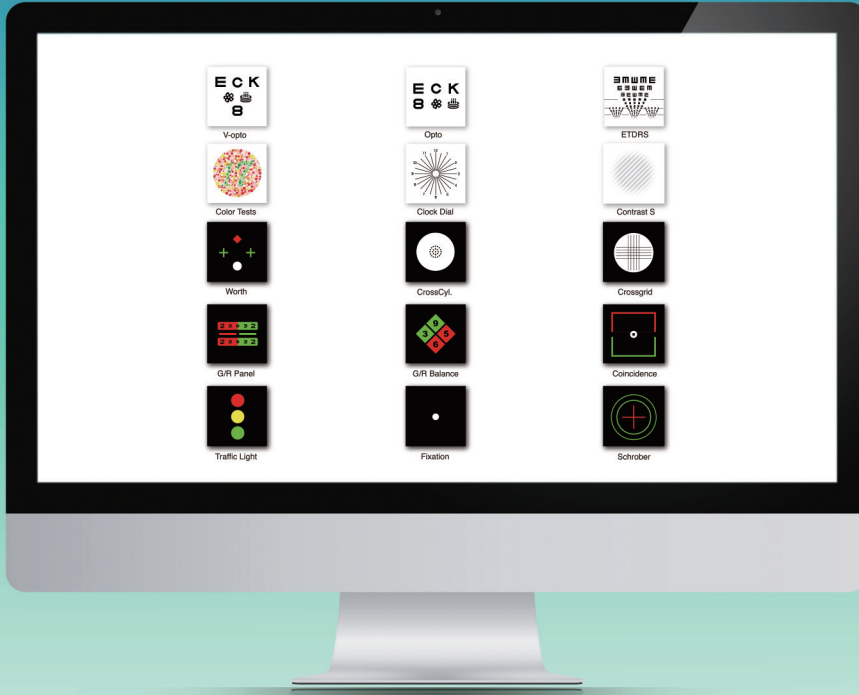

Elite™ Digital Visual Acuity Chart

**HIGH DEFINITION,
CONTRAST AND
SHARP DISPLAY.**

**FREE UPGRADE
ALL LIFE TIME.**

ALL IN ONE.

- 1920 X 1080 - 24" IPS screen.
- Fashion designed, accuracy, brightness and clarity.
- Never-ending free upgrade.
- Hardware & Software integration.
- 2P operation, plug to play.
- Multifunctional charts option.
- Fluorescent keypad wireless controller.

Elite™ Digital Visual Acuity Chart

- Fluorescent keypad, testing in dark room is much easier.
- No aiming! 2.4G RF remote control is omnidirectional.
- Flexible working distance, faster response, reliable performance.
- Video, audio and galaxy display.
- Continuously testing distance, from 1m to 7m.
- Random sequencing optotypes.
- Imperial and Metric standard optional.
- Mirror function for all charts.