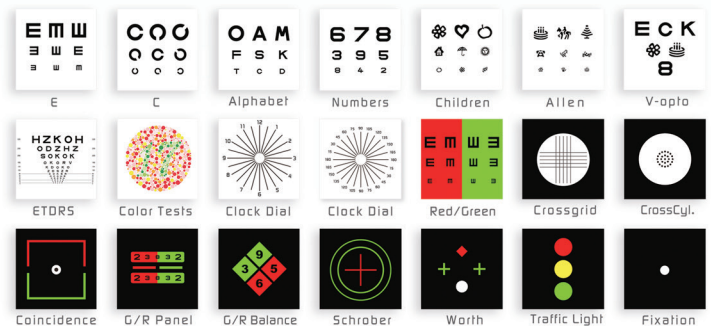

Elite™ Digital Visual Acuity Chart

**HIGH DEFINITION,
CONTRAST AND
SHARP DISPLAY.**

**FREE UPGRADE
ALL LIFE TIME.**

ALL IN ONE.

- 1920 X 1080 - 24" IPS screen.
- Fashion designed, accuracy, brightness and clarity.
- Never-ending free upgrade.
- Hardware & Software integration.
- 2P operation, plug to play.
- Multifunctional charts option.
- Fluorescent keypad wireless controller.

Elite™ Digital Visual Acuity Chart

- Fluorescent keypad, testing in dark room is much easier.
- No aiming! 2.4G RF remote control is omnidirectional.
- Flexible working distance, faster response, reliable performance.
- Video, audio and galaxy display.
- Continuously testing distance, from 1m to 7m.
- Random sequencing optotypes.
- Imperial and Metric standard optional.
- Mirror function for all charts.